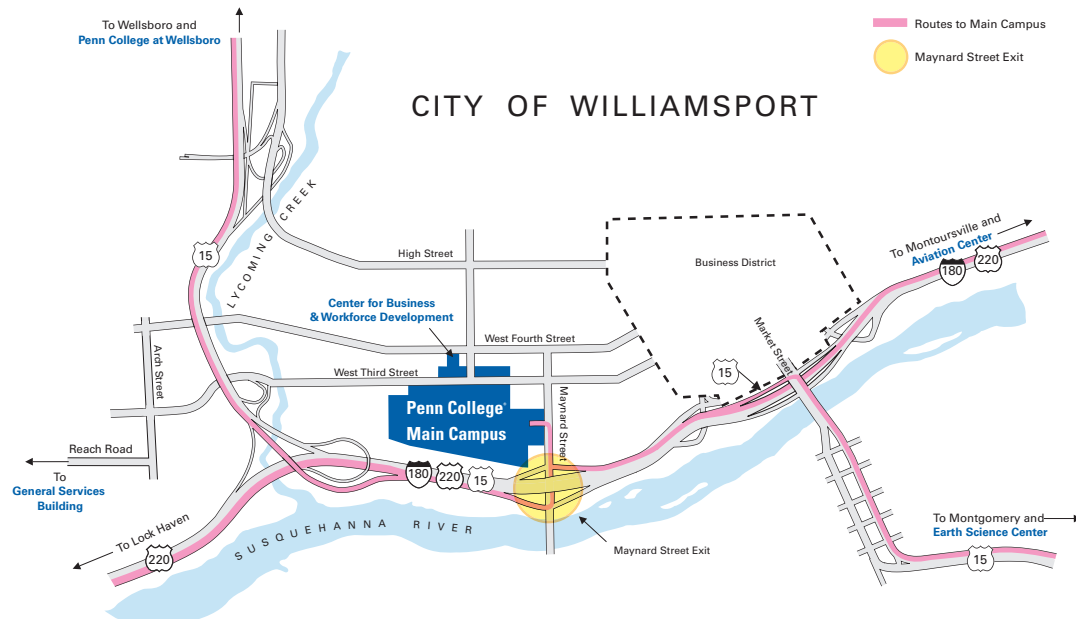

Main Campus is in Williamsport, a city nestled in the valley of the West Branch of the Susquehanna River. The city is just hours away from New York City, Philadelphia, Pittsburgh, and Baltimore.

MAJOR ROUTES TO THE CAMPUS

From the North: From Routes 14 and 15 South, follow Route 15 South to Williamsport and take the Maynard Street Exit.

From the South: Follow Route 15 North to Williamsport and take the Maynard Street Exit.

From the East: Follow Interstate 80 to Interstate 180/Route 220 (exit 212B). Continue on Interstate 180/Route 220 to Williamsport and take the Maynard Street Exit.

From the West: Follow Interstate 80 to Route 220 (exit 178). Follow Route 220 to Williamsport and take the Maynard Street Exit.

Penn College at Wellsboro

22 Walnut Street, Wellsboro
 Turn right onto Maynard St. Turn right onto I-180 West. Take Rt. 15 North exit and travel 47 miles. Take Rt. 6 West exit and travel 12 miles to Wellsboro. Turn left onto Walnut Street. In two blocks, Penn College at Wellsboro is on your right.