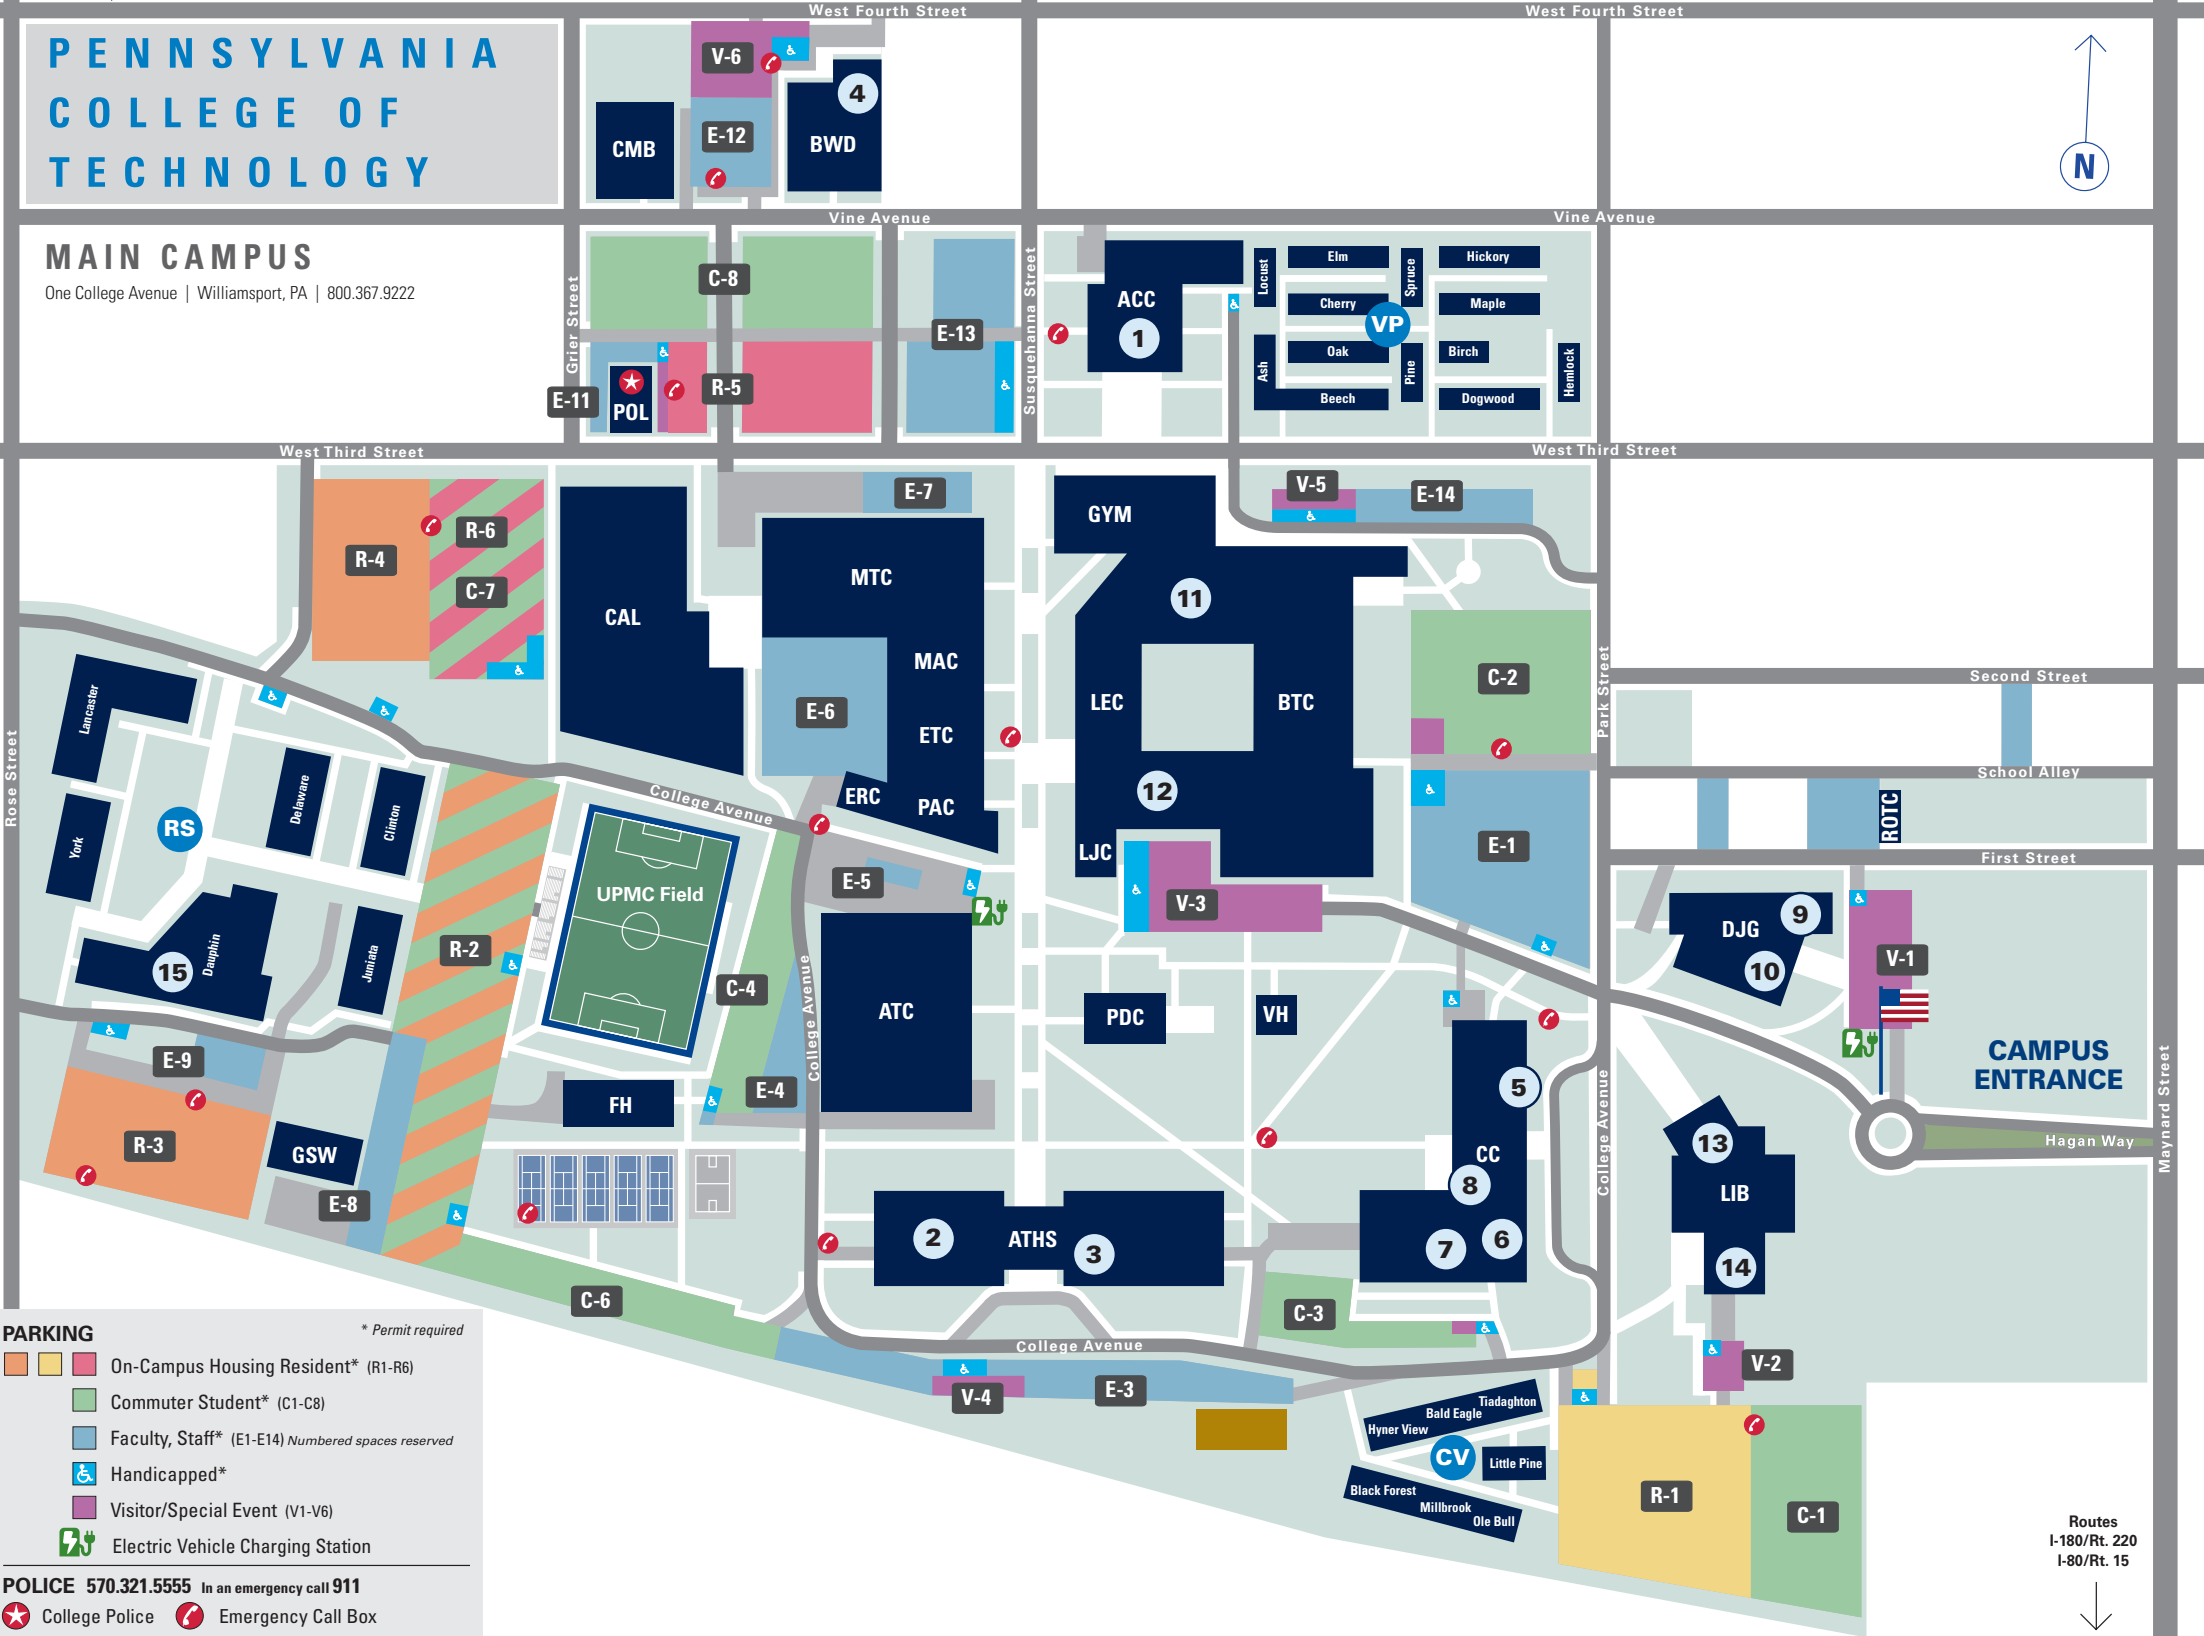

PENNSYLVANIA COLLEGE OF TECHNOLOGY

MAIN CAMPUS

One College Avenue | Williamsport, PA | 800.367.9222

BUILDINGS

- **ACC** Klump Academic Center
  - 1 Auditorium 2ND FLOOR
- **ATC** Parkes Automotive Technology Center
- **ATHS** Breuder Advanced Technology & Health Sciences Center
  - 2 Dental Hygiene Clinic 2ND FLOOR
  - 3 Plastics Innovation & Resource Center (PIRC)
- **BTC** Carl Building Technologies Center
- **BWD** Center for Business & Workforce Development
  - 4 Workforce Development
  - The Apprenticeship Center
- **CAL** College Avenue Labs
- **CC** Bush Campus Center
  - 5 College Health Services
  - 6 Disability & Access Resources 2ND FLOOR
  - Counseling Services 2ND FLOOR
  - 7 College Store
  - 8 Student Engagement Info Center
  - Penn's Inn 2ND FLOOR
- **CMB** Construction Masonry Building
- **DJG** Davie Jane Gilmour Center
  - 9 Admissions
  - Executive Offices 3RD FLOOR
  - 10 Financial Aid
  - People & Culture (HR) 2ND FLOOR
- **ERC** Automotive Engine Repair Center
- **ETC** Electrical Technologies Center
- **FH** Field House
- **GSW** General Services Warehouse
- **GYM** Bardo Gymnasium
- **LEC** Hager Lifelong Education Center
  - 11 Athletics 2ND FLOOR
  - 12 Keystone Dining Room
- **LIB** Madigan Library
  - 13 The Gallery at Penn College 3RD FLOOR
  - 14 Center for Career Design 3RD FLOOR
- **LJC** Le Jeune Chef Restaurant
- **MAC** Larry A. Ward Machining Technologies Center
- **MTC** Lycoming Engines Metal Trades Center
- **PAC** Physician Assistant Center
- **PDC** Thompson Professional Development Center
- **POL** College Police
- **ROTC** Army ROTC
- **VH** Victorian House

1. ### Student Housing
2. **CV** Campus View Apartments
   - **RS** Rose Street Commons
   - 15 Residence Life ◇ Capitol Eatery
   - **VP** The Village at Penn College

PARKING *Permit required

- On-Campus Housing Resident* (R1-R6)
- Commuter Student* (C1-C8)
- Faculty, Staff* (E1-E14) *Numbered spaces reserved*
- Handicapped*
- Visitor/Special Event (V1-V6)
- Electric Vehicle Charging Station

POLICE 570.321.5555 In an emergency call **911**
★ College Police 📞 Emergency Call Box

Routes
I-180/Rt. 220
I-80/Rt. 15