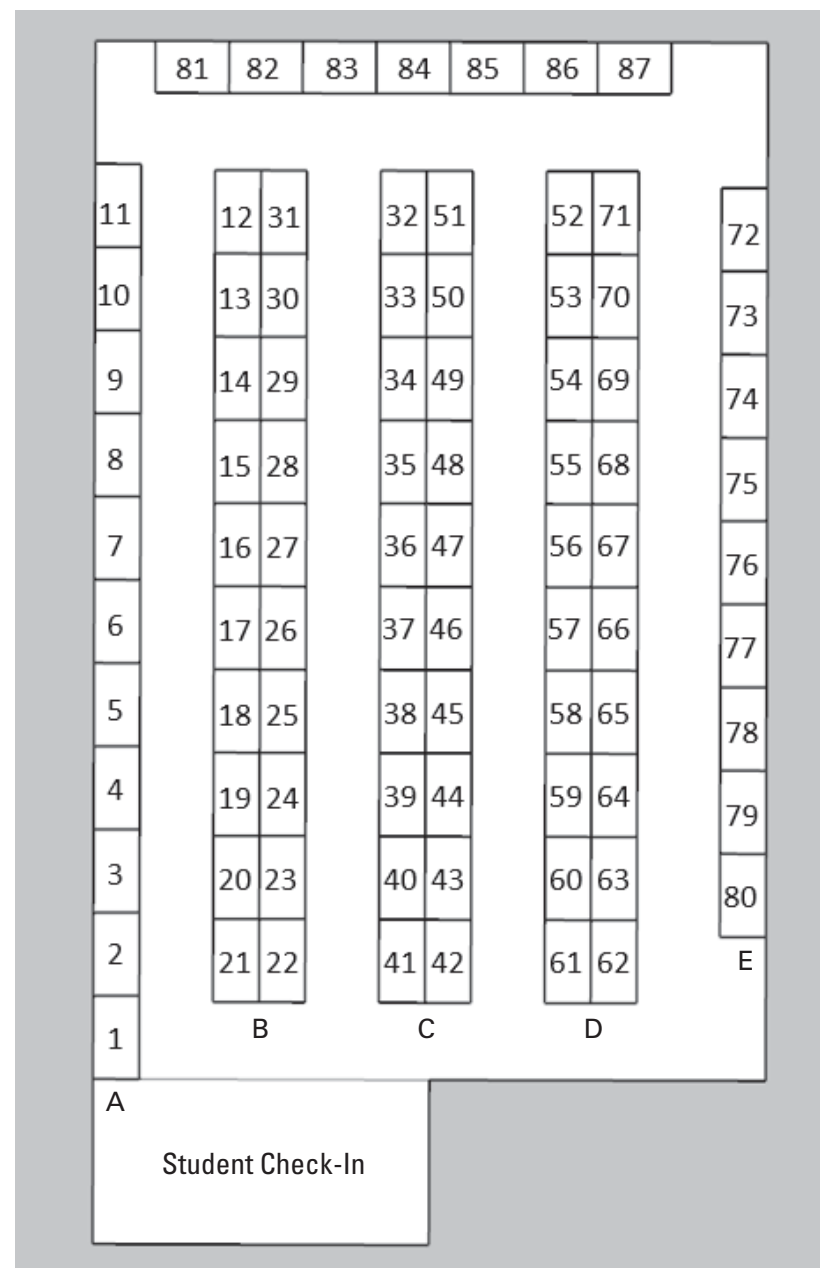

Booth # Name of Organization

- 26 Eccotrol
- 33 Ellwood Group Inc
- 34 Envninity
- 35 Equipment Corporation of America
- 36 Faulkner Automotive Group
- 21 Glenn O. Hawbaker
- 37 Goodco Mechanical, Inc.
- 52 Hexagon Manufacturing Intellegance
- 22 High Steel Structures LLC
- 38 ISS SOLUTIONS Inc
- 11 J.D. Eckman, Inc.
- 40 Jack Giambalvo Motor Company
- 44 K&D Factory Service, Inc.
- 3 Lansberry Trucking
- 43 Mchale Landscape design, INC.
- 46 MIH SYSTEMS GROUP LLC
- 23 New Standard Corporation
- 2 Niagara Bottling
- 41 Northrop Grumman
- 56 Old Castle Infrastructure
- 12 Pillar Innovations

Booth # Name of Organization

- 48 Pocono Lake Preserve
- 49 Power Engineering Corporation
- 50 RGS Associates
- 57 Riverside Technologies
- 28 Rudd Equipment
- 47 SSM Industries, Inc.
- 14 Stauffer Diesel Inc
- 53 Stephenson Equipment
- 45 Straw Construction Co., Inc.
- 51 Susquehanna Valley Construction Corporation
- 27 The Wesson Group, LLC
- 17 TPS, LLC
- 58 Valley View Rehab & Nursing Center
- 54 Vergason Technology Inc.
- 59 Voith Hydro Inc.
- 5 Vulcan Materials Company
- 60 Waitkus Design Inc.
- 42 Welliver

Employer Directory (sortable by major) @ www.pct.edu/careerfair