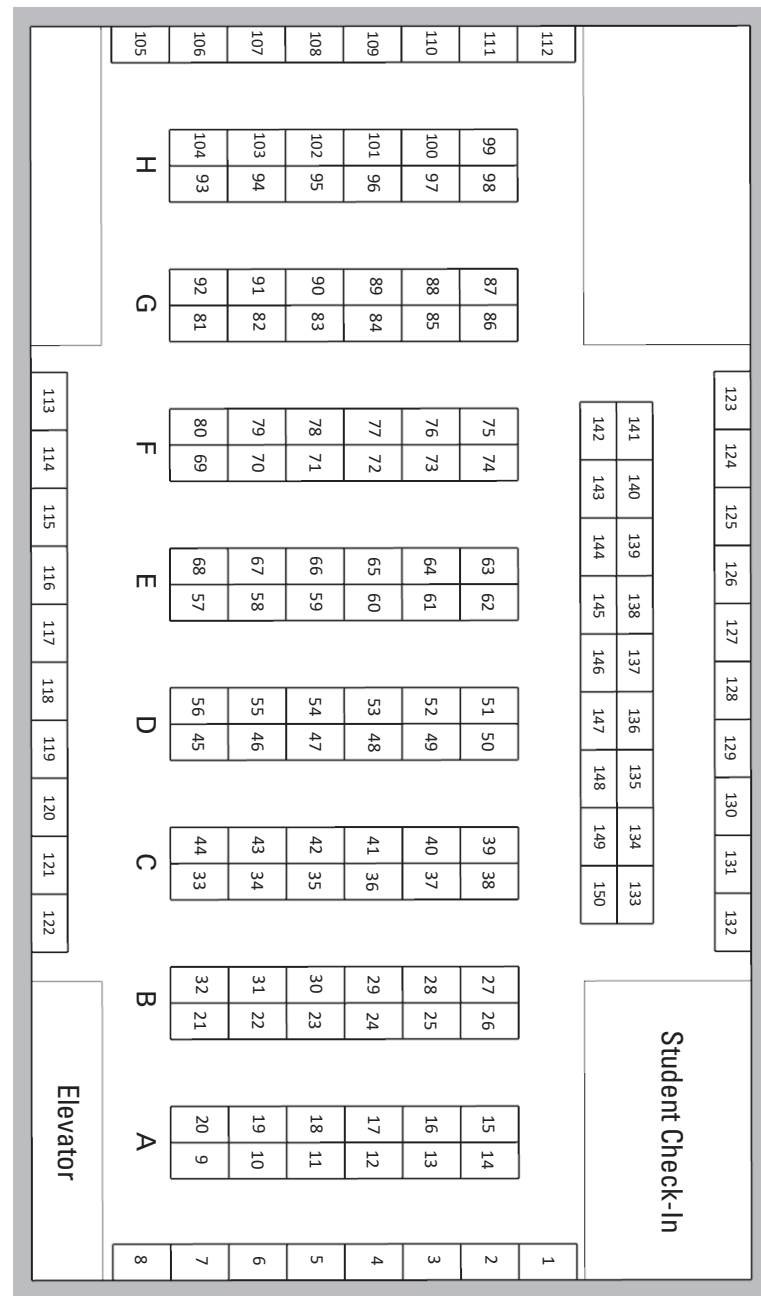

Booth #	Name of Organization
77	Pennsylvania Department of Corrections
78	Perryman Company
136	PowerPro Equipment
141	Premium Power Services, LLC
79	Presbyterian Senior Living
80	Process and Data Automation
51	Process HVAC Solutions
45	Proconex
129	PulteGroup
81	Quality Air Mechanical Inc
82	Quest Global
38	R-V Industries, Inc.
29	READING BAKERY SYSTEMS
83	Redmond's Complete Comfort, LLC.
84	Renewable Operations Company LLC
85	Ryder System Inc.
39	Schneider Electric
148	Schneider Electric Buildings
86	Schreiber Foods
140	Shearon Environmental Design Company
22	Sheetz Inc.
114	Sherwood Freightliner
15	Siemens Industry
115	Sigma Engineered Solutions/Tooling Dynamics
74	Simplex Homes
116	SitelogIQ
117	Spotts, Stevens and McCoy
49	Stewart & Tate Construction
75	Textron Aviation
98	The Plastek Group
118	TRAK Machine Tools
19	Trinseo
142	Trotter Workforce
59	Ty Construction Company, Inc.
133	UPMC
92	Walmart Facility Services
94	Weis Markets Refrigeration/HVAC Division
119	West Generator Services Inc.
120	Williams Forestry and Associates
121	Willing Hand Hose Co#1
63	Witherup Fabrication & Erection, Inc.
66	York Building Products
122	Your Mountainhouse

Employer Directory (sortable by major) @ www.pct.edu/careerfair