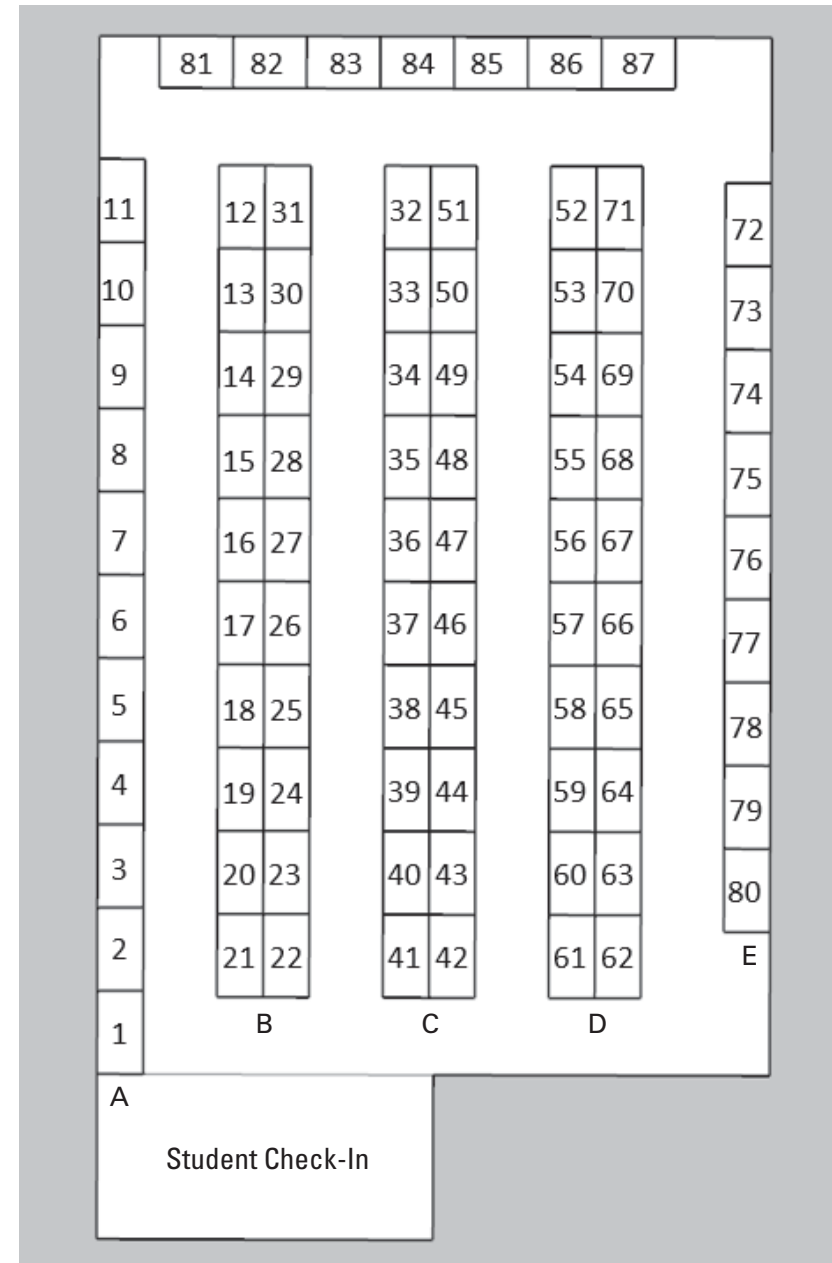

Booth #	Name of Organization	Booth #	Name of Organization	Booth #	Name of Organization
27	Abel Construction Co., Inc.	62	FedEx Freight	14	Minichi, Inc.
55	Acutec Precision Aerospace, Inc.	3	Fidelity Power Systems	13	MotorWorld
1	Allan Myers Materials	40	First Quality	26	Murray Motors
54	Amerikohl Mining, Inc.	41	First Quality Tissue	30	Muschlitz Excavating, Inc.
61	Anderson Equipment Company	57	Five Star Equipment	74	Newcomer Associates
15	ARM Group Enterprises Inc.	82	Foley, Inc.	52	Newport News Shipbuilding, a Division of HII
10	Arrowwood Landscape Design	8	FORCE America	85	Ohio CAT
76	Bergey's Inc.	58	Foster F. Wineland Inc	33	Peiffer Machine Services
21	Blaise Alexander Family Dealerships	38	Gasbarre Products, Inc.	7	Pennonni
11	Blaschak Anthracite Corporation	2	Geisinger	70	Pennsy Supply, Inc.
75	BLaST IU 17	83	H.O. Penn Machinery	37	Penske Truck Leasing
80	Brubacher Excavating Inc.	35	H&K Equipment, Inc.	48	Precision Custom Components
44	Cannon Instrument Company	19	HB McClure	46	Reading and Northern Railroad
32	Carter Machinery	24	Heritage Springs Memory Care Inc	36	Ricupero, Inc.
5	CBRE	4	Hunter Truck	34	SGL Carbon, LLC
81	Cleveland Brothers Equipment Co.	59	JESCO	51	STOCKER CHEVROLET INC
22	CNH Industrial	18	K&D Factory Service, Inc.	49	Strauser Nature's Helpers
45	Commonwealth Equipment	16	Kelly RV Inc.	53	Stretch Wrap Systems, LLC
20	Continental Tide Defense	6	Kenworth of Pennsylvania and Motor truck Thermoking	50	Stryten
23	Crown Cork & Seal USA, Inc.	71	Knoebels Amusement Resort	56	Surface Preparation Technologies
64	DEMCO Automation	60	Komatsu	39	The Tuckey Companies
86	Diamond Back Covers	65	LandPro Equipment	73	Thomas Automotive
17	Drees Homes	47	Liberty Excavators	66	TIMET
72	DuPont	12	Local 520 Training Center	68	ToyotaLift Northeast, LLC
9	Eagles Mere Inn	31	LOCKHEED MARTIN	67	Trion Industries, Inc
87	Ellwood National Forge Company	28	Magna Structures Tennessee	69	Walton & Company
42	Emergency Medical Transport Solutions	25	Martin's Famous Pastry Shoppe, Inc.	77	Weis Markets
43	Envirodyne Systems Inc.	84	Milton CAT	63	West Pharmaceutical Services
				78	Worth & Company, Inc.

Employer Directory (sortable by major) @ www.pct.edu/careerfair