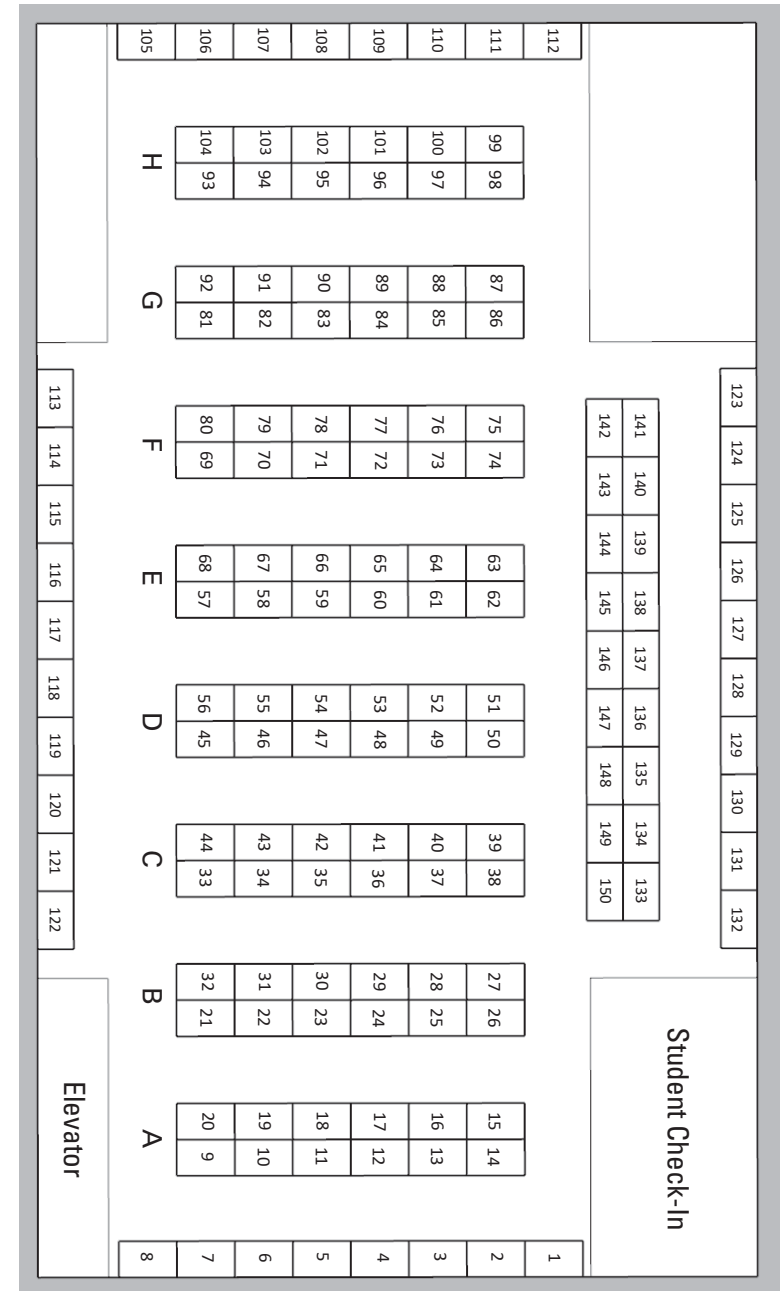

Booth #	Name of Organization
118	Packaging Progressions Inc
104	Patterson-UTI
111	Penn Highlands Healthcare
26	Pennsylvania Game Commission
9	PennTerra Engineering, Inc.
113	Pickering, Corts & Summerson
37	Pine Hill Manufacturing LLC
15	Pneu-Dart, Inc.
85	Poole Anderson Construction
8	Radius Systems LLC
115	Remco Inc
68	Richard E Pierson Construction Co., Inc.
25	Schaible's Plumbing and Heating
117	Schweitzer Engineering Laboratories, Inc.
42	Smart Building Technologies
128	Southland Industries
122	Stellant Systems
59	Superior Plastic Products
124	T & T Construction
7	Tate Engineering
123	Textron Systems - Lycoming
112	The City of Philadelphia, Office of Human Resources
131	The Merrick Group, Inc.
98	The Plastek Group
16	The Tri-M Group, LLC
72	The Walsh Group
135	Traditional Pediatric and Adult Services
141	Trane
138	TranSystems Corporation
140	Triple Crown Corporation
133	UPMC Facilities
137	Victaulic
70	Viocity Group
22	Volkert Inc
62	Wagman, Inc
136	Waste Management
110	Waukesha-Pearce Industries, LLC
145	Weaver Industries
129	Whiting-Turner Contracting Company
1	Wickersham Construction & Engineering, Inc.
127	Winters Construction Inc
147	Wolfoods Inc.
121	Zartman Construction Inc.
4	Zook Interiors

Employer Directory (sortable by major) @ www.pct.edu/careerfair