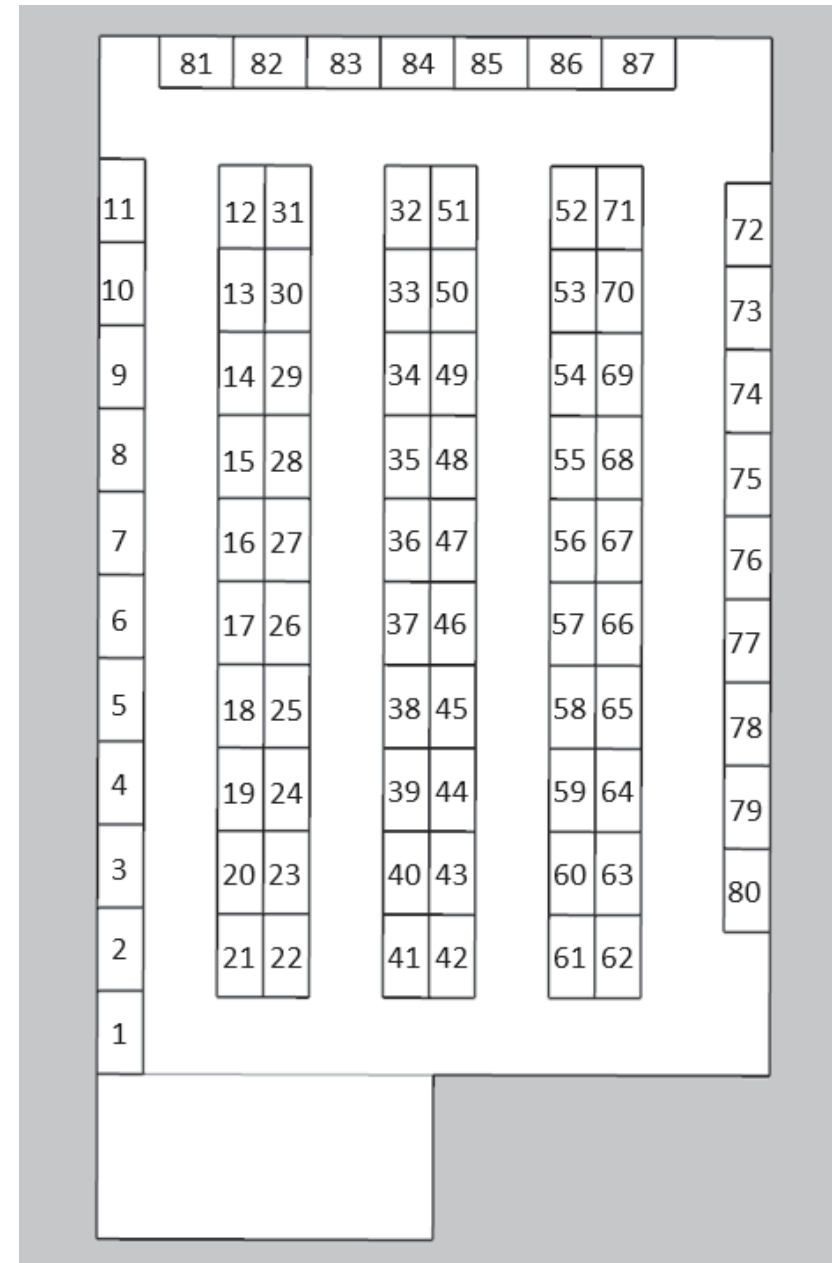

Booth #	Name of Organization	Booth #	Name of Organization	Booth #	Name of Organization
10	A&H Equipment Co.	49	Flowserve	29	Proconex
6	Acutec Precision Aerospace, Inc.	84	Foley, Incorporated	3	Profi-Vision, Inc.
58	AHF Products	22	Foster F. Wineland Inc	18	Providence Engineering
2	Allison Crane and Rigging	75	Fry Communications, Inc	25	REA Energy Cooperative, Inc.
28	Altium Packaging	80	Glenn O Hawbaker	1	Schneider Electric
19	Anderson Equipment Company	74	Global/SFC Valve Incorporated	40	Schweitzer Engineering Laboratories, Inc.
47	Architectural Precast Innovations, Inc.	69	GOLIS MACHINE INC	32	Seifert
60	Bergey's Inc	24	Groff Tractor & Equipment, LLC.	52	Silvi Materials
39	Bingaman & Son Lumber, Inc.	83	H.O. Penn Machinery	57	Stauffer Diesel Inc
35	Bloxdorf Contracting	68	Haller Enterprises, LLC	73	Stephenson Equipment Inc
34	Bowen Engineering	63	Hayden Power Group	85	Sterman Masser Inc
30	Brayman Construction	78	HB Home Services LLC	86	Structural Restoration Services
54	Brubacher Excavating Inc.	87	HB McClure	59	Sunbelt Rentals
72	Cannon Instrument Company	71	Hoover Inc.	65	Superior Plastic Products and Key Link Fencing and Railing
66	Cavcon Construction	56	J. P. Mascaro & Sons	79	Susquehanna Valley Construction Corporation
26	Ciocca Dealerships, Inc.	20	Jabil	70	The Butz Family of Companies (Alexander Building Construction)
81	Cleveland Brothers Equipment Co.	53	JD Eckman	77	ToyotaLift Northeast, LLC
76	Cleveland Clinic	45	Kalmbach Feeds	44	TPS, LLC
62	Con App Inc	61	Kellogg's	55	Trane Technologies - Greater Northeast Region
51	Conexus	21	Liberty Excavators, Inc	48	Transteck Inc.
11	Constellation	9	LMV Automotive Systems/Magna International Inc.	27	Tri-M Group
33	Cyma Builders	37	Midland Asphalt Materials Inc.	36	USDA/NRCS
12	Dairy Farmers of America	82	Milton CAT	64	Waste Management
17	David A. Bramble	38	Monk Heating & Air Conditioning	41	West Pharmaceutical Services, Inc.
43	Dominion Energy	42	Northrop Grumman	16	Western Fumigation
15	Engineered Air	50	NYS Department of Transportation	14	Westlake Royal Building Products
4	Equipment Corporation of America	31	Pactiv Evergreen	7	Zeager Bros Inc
8	Equipment Depot	46	Paradise Energy Solutions, LLC		
23	Five Star Equipment	67	PASCO		
13	Flightstar Corporation	5	Penn State Construction		

Employer Directory (sortable by major) @ www.pct.edu/careerfair