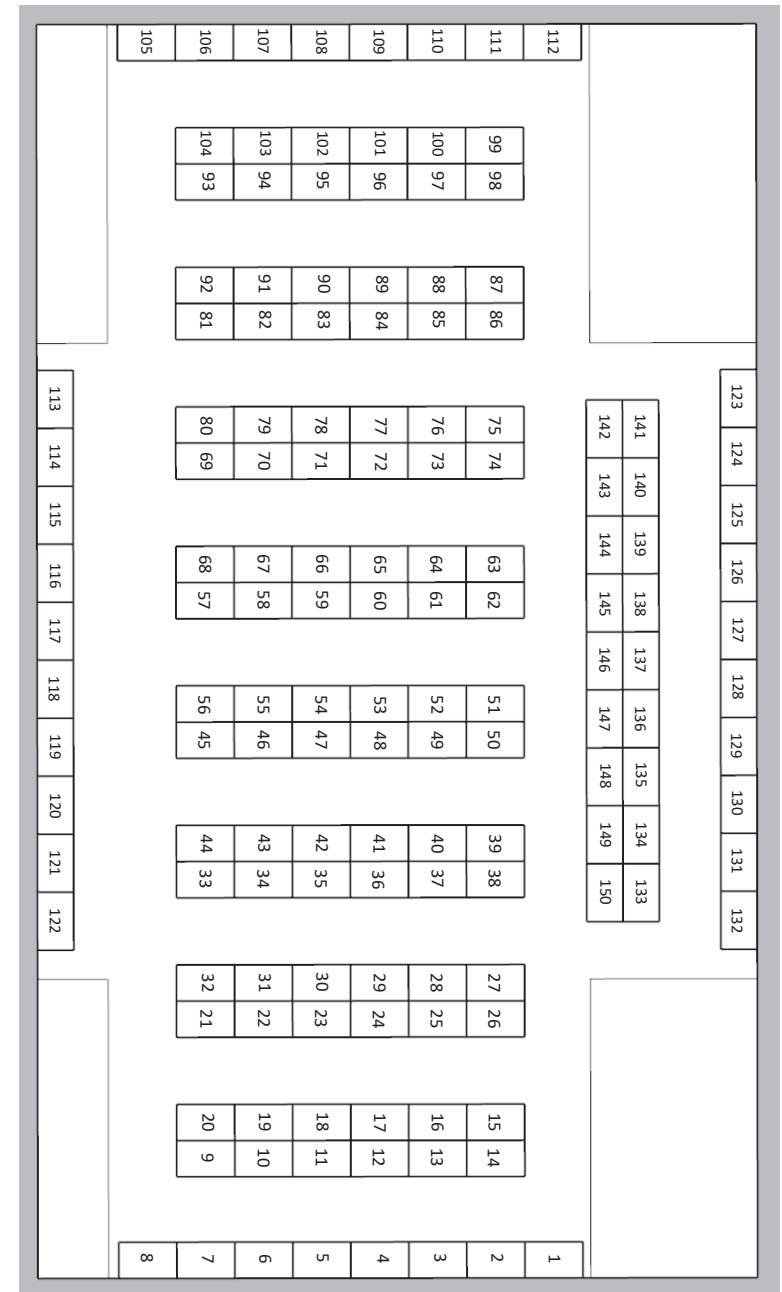

Penn College® Career Fair – Bardo Gym - Tuesday

→ CENTER FOR CAREER DESIGN

PENNSYLVANIA COLLEGE OF TECHNOLOGY

Booth #	Name of Organization	Booth #	Name of Organization	Booth #	Name of Organization
1	Abbott Furnace Company	74	Girton Manufacturing Co., Inc.	19	Mr. Rehab
31	Advanced Construction Services, Inc.	84	Glenstone	141	MYCO Mechanical, Inc.
4	Advanced Powder Products	58	Glick Fire Equipment Company Inc.	119	National Design Build Services LLC
12	Ainsworth Inc	115	Global Tungsten & Powders	123	National Security Agency
28	Albireo Energy	100	Goodhart Sons Inc	116	Naval Nuclear Laboratory
18	Amtrak	91	Gray Builders LLC	113	New Enterprise Stone and Lime Co., Inc.
88	Aptar	108	Great Dane	122	Nexgen Automation, Inc.
68	Associated Environmental Systems	93	H.T. Lyons, Inc.	112	Nextier OFS
105	ASST	144	Handyside Inc.	56	Nittany Building Specialties Inc
96	Baker Concrete Construction, Inc.	129	Hardinge Inc	43	Pennoni
95	Bell-Mark Technologies	50	Harkins Builders	67	PennTerra Engineering, Inc.
85	Berry Global	20	Havtech	118	Pittsburgh Air Systems Inc.
86	Berry Global - Cumberland Location	124	Hensel Phelps	109	Remco Inc
102	Betts Industries, Inc.	70	Hershey Entertainment & Resorts	106	RETTEW Associates, Inc.
79	BRIX Design Group	51	HII Newport News Shipbuilding	101	Reuther+Bowen
111	Brueckner Group USA	34	Holt Logistics Corp. / Greenwich Terminals LLC	104	RHI MAGNESITA
83	Burkentine	29	Horst Construction	52	Richard E. Pierson Construction Co.
117	C2C Design Group	30	Horst Excavating	9	Ricupero, Inc.
132	Cable Services Company, Inc.	49	HSC Builders & Construction Ma	65	Rotating Machinery Services
107	Carpenter Technology	48	Hunter Truck	140	Rovendale Ag & Barn, INC
76	CH+N Site Construction	24	Hyatt Hotels	143	RT Machine Service
131	Chesapeake Controls	55	I.B. Abel, Inc.	147	Schindler Elevator Corporation
114	Chivers Construction Company, Inc.	33	ifm prover USA, Inc	35	Schnabel Engineering
138	ClimaShield Industries	14	Imperial Machine & Tool Co.	41	Sherwood Freightliner
150	Climatec	66	Independence Excavating	27	Siemens Industry (Smart Infrastructure)
42	Compass Natural Gas	53	Innovative Refrigeration System	64	Simplex Homes
38	Control Chief Corp.	77	INTECH Construction	54	Stark Tech
98	Coty Inc	71	ISEC, Inc.	32	Stellant Systems
3	Countryside	73	James D. Morrissey, Inc.	142	T-Ross Brothers Construction
90	CSE	130	JGM Fabricators & Constructors, LLC.	5	Tait Towers
59	Davey Resource Group, Inc.	146	JLG Industries Inc.	7	Tate Engineering
81	Dawood Engineering	69	John W. Gleim Jr., Inc.	13	TechnipFMC
121	Delaware Valley Automation	126	Johnson Controls	23	Terumo Medical Corporation
145	Designatronics Inc	127	Johnson Controls Navy Systems	15	The Plastek Group
82	Diamond Technical Services	57	JST Corporation	78	Traditional Home Health Care
2	Domtar	72	KELLY IRON WORKS INC	80	Triangle Fire Protection, Inc.
25	Donsco Inc.	60	Kennametal, Inc.	110	United CoolAir LLC
94	Dual Temp Co., Inc.	87	Kinsley Construction Inc.	120	United Rentals
134	EGStoltzfus Construction, LLC	103	Klover	125	United States Army Corps of Engineers
44	EMTS	97	L J Bogumil	133	UPMC
139	ENVIRONMENTAL EQUIPMENT SALES & SERVICE LLC	45	Larsen & Landis, Inc.	137	Vulcan Materials Company
62	Evangelical Community Hospital	149	Larson Design Group	136	Wabtec
37	Evapco	99	Lewis Brothers Builders and Contractors	61	Weaver Industries Inc
63	Falcon Technical Services, Inc.	75	Lockheed Martin Corp	39	Wegmans Food Markets
46	FedEx Freight	8	M.H. Eby, Inc.	22	Weis Markets
47	FieldCore, part of GE Vernova	26	Maine Drilling & Blasting	17	Wu & Associates, Design and Construction
40	FlexTrades	10	Melink Corporation	128	Zartman Construction Inc
36	Forrest Grove East	21	Mellott Company	135	Zook Interiors
148	Fronius USA, LLC	6	Michael Foods		
92	Gasbarre Products, Inc.	11	Millennium Torque & Tensioning, Inc.		
89	Gettle Incorporated	16	Motive Machine Works LLC		