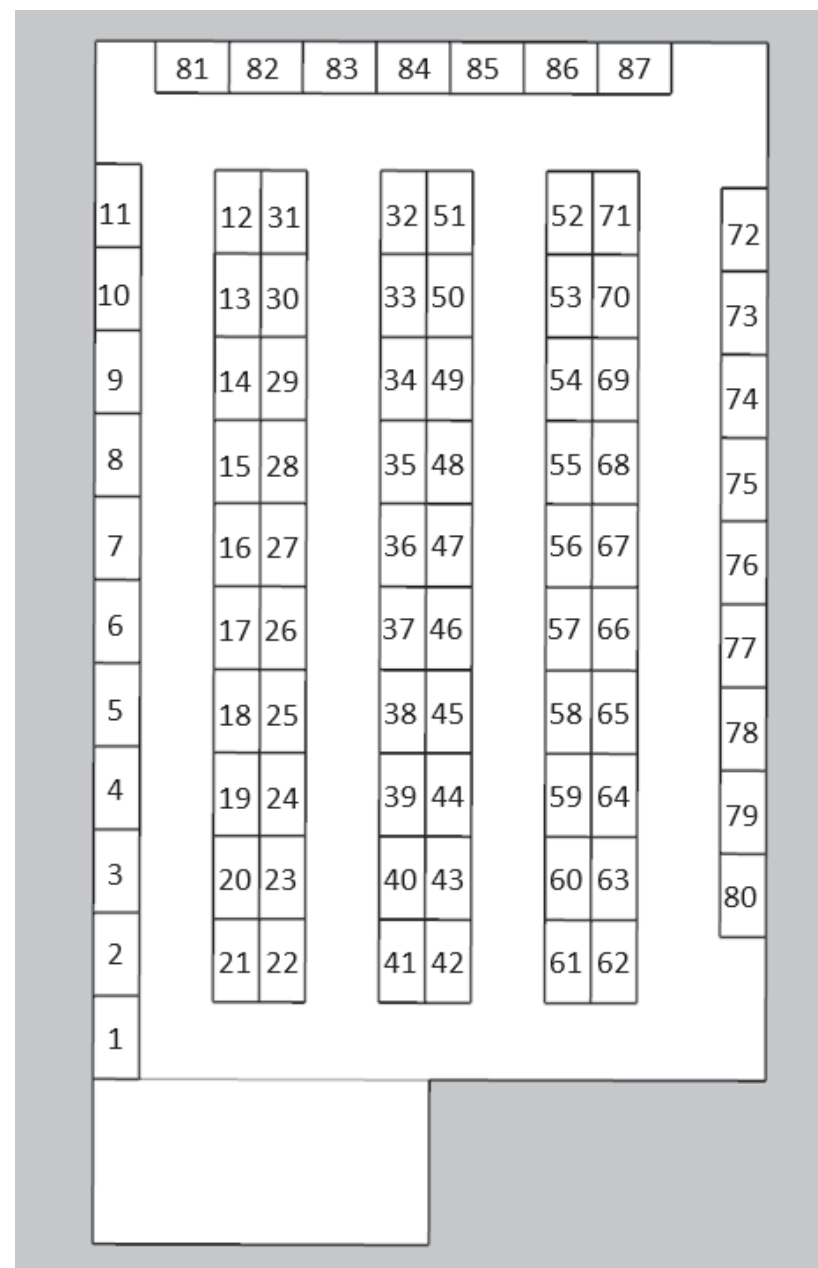

Booth #	Name of Organization	Booth #	Name of Organization	Booth #	Name of Organization
13	A.P. Williams, Inc.	29	Eastern Elevator Service & Sales Co	57	NRG Controls North, Inc.
2	Ajax/CECO/Erie Press			72	onsemi
86	Allan Myers - Materials Division	28	Engineered Control Solutions	69	Pa. Dept. of Revenue/Audits
3	Allied Machine & Engineering	30	Envirodyne Systems Inc	58	Peckham Industries, Inc
4	Allied Mechanical & Electrical	31	Environmental Quality Resources	59	Peiffer Machine Services
5	Apple Automotive Group	36	Fidelity Power Systems	60	Pennco Contracting, Inc.
8	Automated Logic Corp - New England Region	41	Globus Medical Inc.	62	Pennsy Supply Inc.
7	B Blair Corp	34	Good Transport Services	67	Penske Truck Leasing
6	Barton and Loguidice	35	HDR	65	PFS/TECO
9	BC Transit	37	Heidelberg Materials	63	Post Consumer Brands
10	Berks Homes	38	Highway Equipment & Supply Co.	64	Precision Custom Components, LLC
14	Best Line Equipment	77	Houck Services, Inc.	66	R&E Automated
1	Blaise Alexander Family Dealerships	33	Hydra-Tech Pumps LLC	68	RBA of Central PA
12	Blaschak Anthracite	39	Jersey State Energy Controls, Inc.	22	Reading Bakery Systems
11	BLaST IU17	40	Joseph Oat Corporation	71	RED-Rochester, LLC
15	Brandenburg Industrial Service Company	43	K Hovnanian Homes	73	Riley Welding and Fanbricating LLC
16	Brown-Daub Dealership	47	Kessel Construction Inc	70	Rotoflow (Air Products)
17	CES Power	44	Keystone Drill Services Inc	76	Stahl Sheaffer Engineering, LLC
18	Chance Aluminum	80	Komatsu	74	Stewart and Tate Construction
21	Clark Associates	45	LandPro Equipment	75	The City of Philadelphia, Office of Human Resources
20	Clayton Homes	54	LEW Site Construction LLC	61	The Hershey Company
19	Comfort Keepers Williamsport	53	Lift, Inc.	42	The Pennsylvania State University
26	Commonwealth Equipment	52	LIVIC Civil	81	The Tuckey Companies
84	County of Lycoming	46	Lobar, Inc.	79	Train Control Systems
23	Crown Cork and Seal USA, Inc.	48	Logical Control Solutions	87	Turner Automotive
24	DiamondBack Covers	51	Mac Machine Company, Inc.	85	Utilimaster
25	DuPont	49	Marino Corporation	83	Waukesha-Pearce Industries, LLC
27	Dustin Construction, Inc.	50	McLean Contracting Company		
32	EAM Mosca Corp	55	Mid Atlantic Machinery		
		56	Muschlitz Excavating, Inc.		
		78	NAPA Transportation, Inc.		

Employer Directory (sortable by major) @ www.pct.edu/careerfair