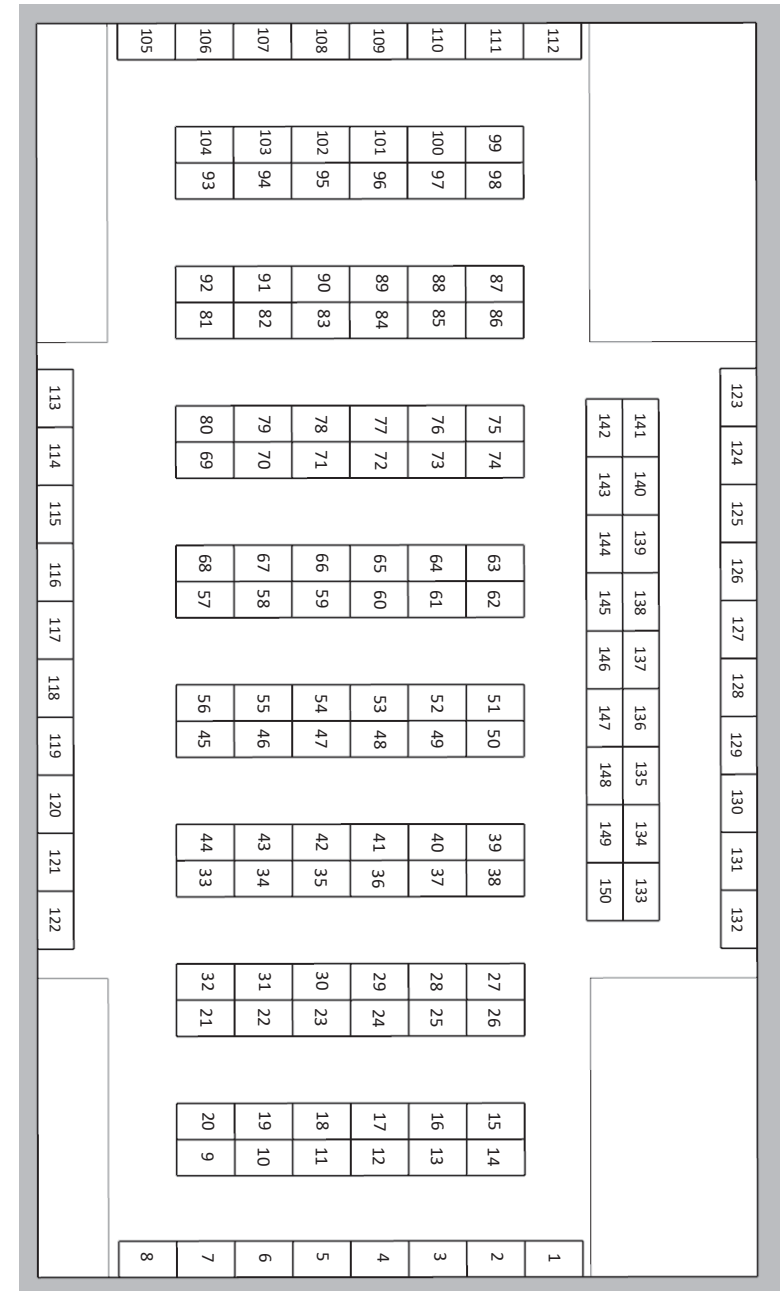

Penn College® Career Fair – Bardo Gym - Monday

→ CENTER FOR CAREER DESIGN

PENNSYLVANIA COLLEGE OF TECHNOLOGY

Booth #	Name of Organization	Booth #	Name of Organization	Booth #	Name of Organization
41	A. Duie Pyle	96	Ellwood National Forge	37	Newcomer Associates
2	Aarow Electric	117	FAMCO Service & Machine	25	Niagara Bottling
8	ABC Keystone Chapter	122	First Commonwealth Bank	22	NRG Controls Inc.
5	Abel Construction Co., Inc.	129	FORCE America, Inc.	14	NVR Ryan Homes
4	Advanced Cooling Technologies, Inc.	106	Gatter & Diehl, Inc. Consulting Engineers	47	OAESYS
6	Aeroseal Windows & Storefront	98	Geisinger	39	Pacproinc, LLC
132	Aerotek	134	Geissele Automatics	70	Penn Machine Company LLC
131	Allan Myers	78	General Dynamics Electric Boat	62	Penn Stater Hotel and Conference Center
19	American Contracting and Environmental Services, Inc	80	General Machine Kraft, Inc.	71	Pennsylvania Department of Corrections
11	Ameron Construction	143	Gilbane Building Company	141	Pepsico
121	Andritz Inc.	145	H&P Construction, Inc	66	Perlectric
3	Applied Research Laboratory at Penn State University	149	Harnden Construction Services LLC 0000254186	23	Pine Hill Manufacturing LLC
10	ARM Group Enterprises Inc	110	Hershey Excavating LLC	35	PJ Dick - Trumbull - Lindy
49	Astro Machine Works	99	High Companies	15	Pneu-Dart
34	ATI Materials	130	Honeywell	52	Poole Anderson Construction
44	Automated Logic - Pittsburgh Area	93	HRG	55	Pro Max Fence Systems, LLC
58	Barry Isett & Associates	101	HRI inc.	33	Quandel Enterprises, LLC
18	Bay Metals & Fabrication, LLC	83	Hunt Engineers, Architects & Surveyors	42	Quest Global
86	Benchmark Construction	103	Hydro	36	Radius Systems LLC
123	Benton Foundry, Inc.	92	IMC Construction	51	Redmond's Complete Comfort, LLC.
63	Bihler of America	79	Inductotherm Corp.	50	RGS Associates
105	Bobst	118	JEM Group LLC	81	S&B USA Construction
21	Brechbill & Helman Const Co Inc	133	Jersey Shore Steel	89	Sordoni Construction Services, Inc.
32	Brentwood Industries	146	JESCO Inc	124	Southland Industries
24	Buch Construction, Inc.	210JFR	Holdings	68	Star Iron Works, Inc
82	BWXT	90	JHA Companies - Civil Engineering & Architecture	72	STEP Inc
76	C.A.R.E Property Services	109	JLS Automation	136	Stone Hill Contracting Co., Inc.
64	C.J. Miller, LLC	94	Keller Contracting, LLC	108	Stryten Energy
69	Cambridge-Lee	87	Kenworth of Pennsylvania/Motor Truck Thermo King	84	Techniserv Inc.
54	Carlisle Construction Materials	138	Keystone Powdered Metal Company	57	The AZEK Company
59	Carter Machinery	142	Kruse Construction	53	The GIANT Company
45	CDR Maguire Engineering	147	Landworks Civil Design, LLC	48	The Liberty Group
56	CHL Systems	104	Lehigh Heavy Forge	43	The Tustin Group
7	Clemens Food Group	29	Leonard S. Fiore, Inc.	67	Thomas Automotive
28	Climatic Testing Systems Inc	107	Leviton Berk-Tek	77	TIMET, a PCC Company
30	Colortech	74	Lezzer Lumber	113	TRAK Machine Tool
40	Conewago Enterprises	88	Lineage Logistics	116	Trane Technologies - MidAtlantic (PA, MD, WV) and Southern Atlantic (VA, NC, SC)
127	Construction Specialties	75	Lithko Contracting, LLC	148	Turner Construction Company
100	Control Solutions Group	73	Lobar Associates	144	Tyoga Container Company
111	Corry Manufacturing Company	60	Lutron Electronics	137	UPMC Facilities
125	D'Huy Engineering	38	Lycoming Engines	140	VICTAULIC
126	Day Automation	26	Mars Wrigley	85	Viocity Group
150	Delval Equipment	46	Marvel's Portable Welding, INC	112	Volkert Incorporated
97	Die Quip Corp.	9	Maryland Department of Public Safety and Correctional Services	61	Wagman
139	Diversified Technology	16	MC2	115	Warfel Construction Company
119	Drees Homes	12	MGS, Inc.	65	Welliver
114	Dura-Bond Pipe	20	MICRO	27	Whiting Turner
128	Dyco Inc.	17	Mid-Penn Engineering	1	Wickersham Construction & Engineering, Inc.
102	Dynalectric Company	13	Miller Electric	135	Worth & Company, Inc.
91	EAST PENN MFG	31	Multi-Dimensional Integration(MDI)		
95	Ellwood Group Inc				